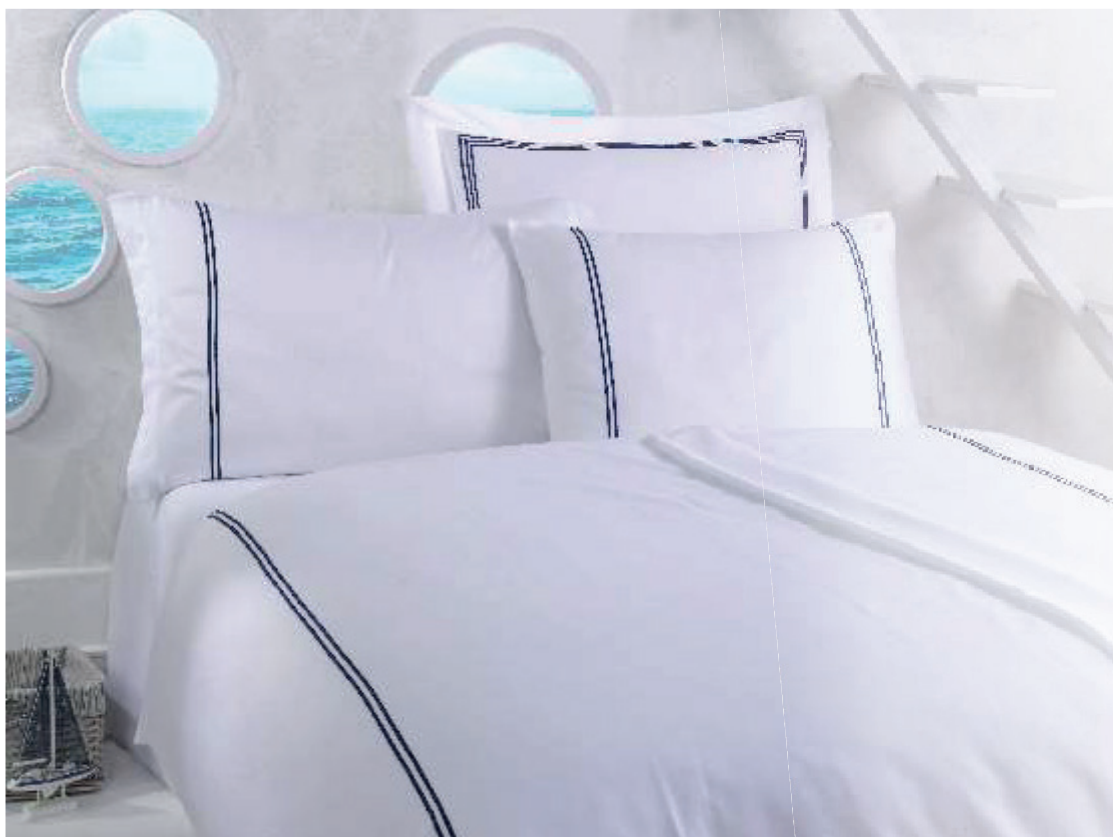

PLC 005 - 50X70 CM WITH FLAP 83 TEL - 210 TC SATIN 100% COTTON MERCERIZED

Pillow Case